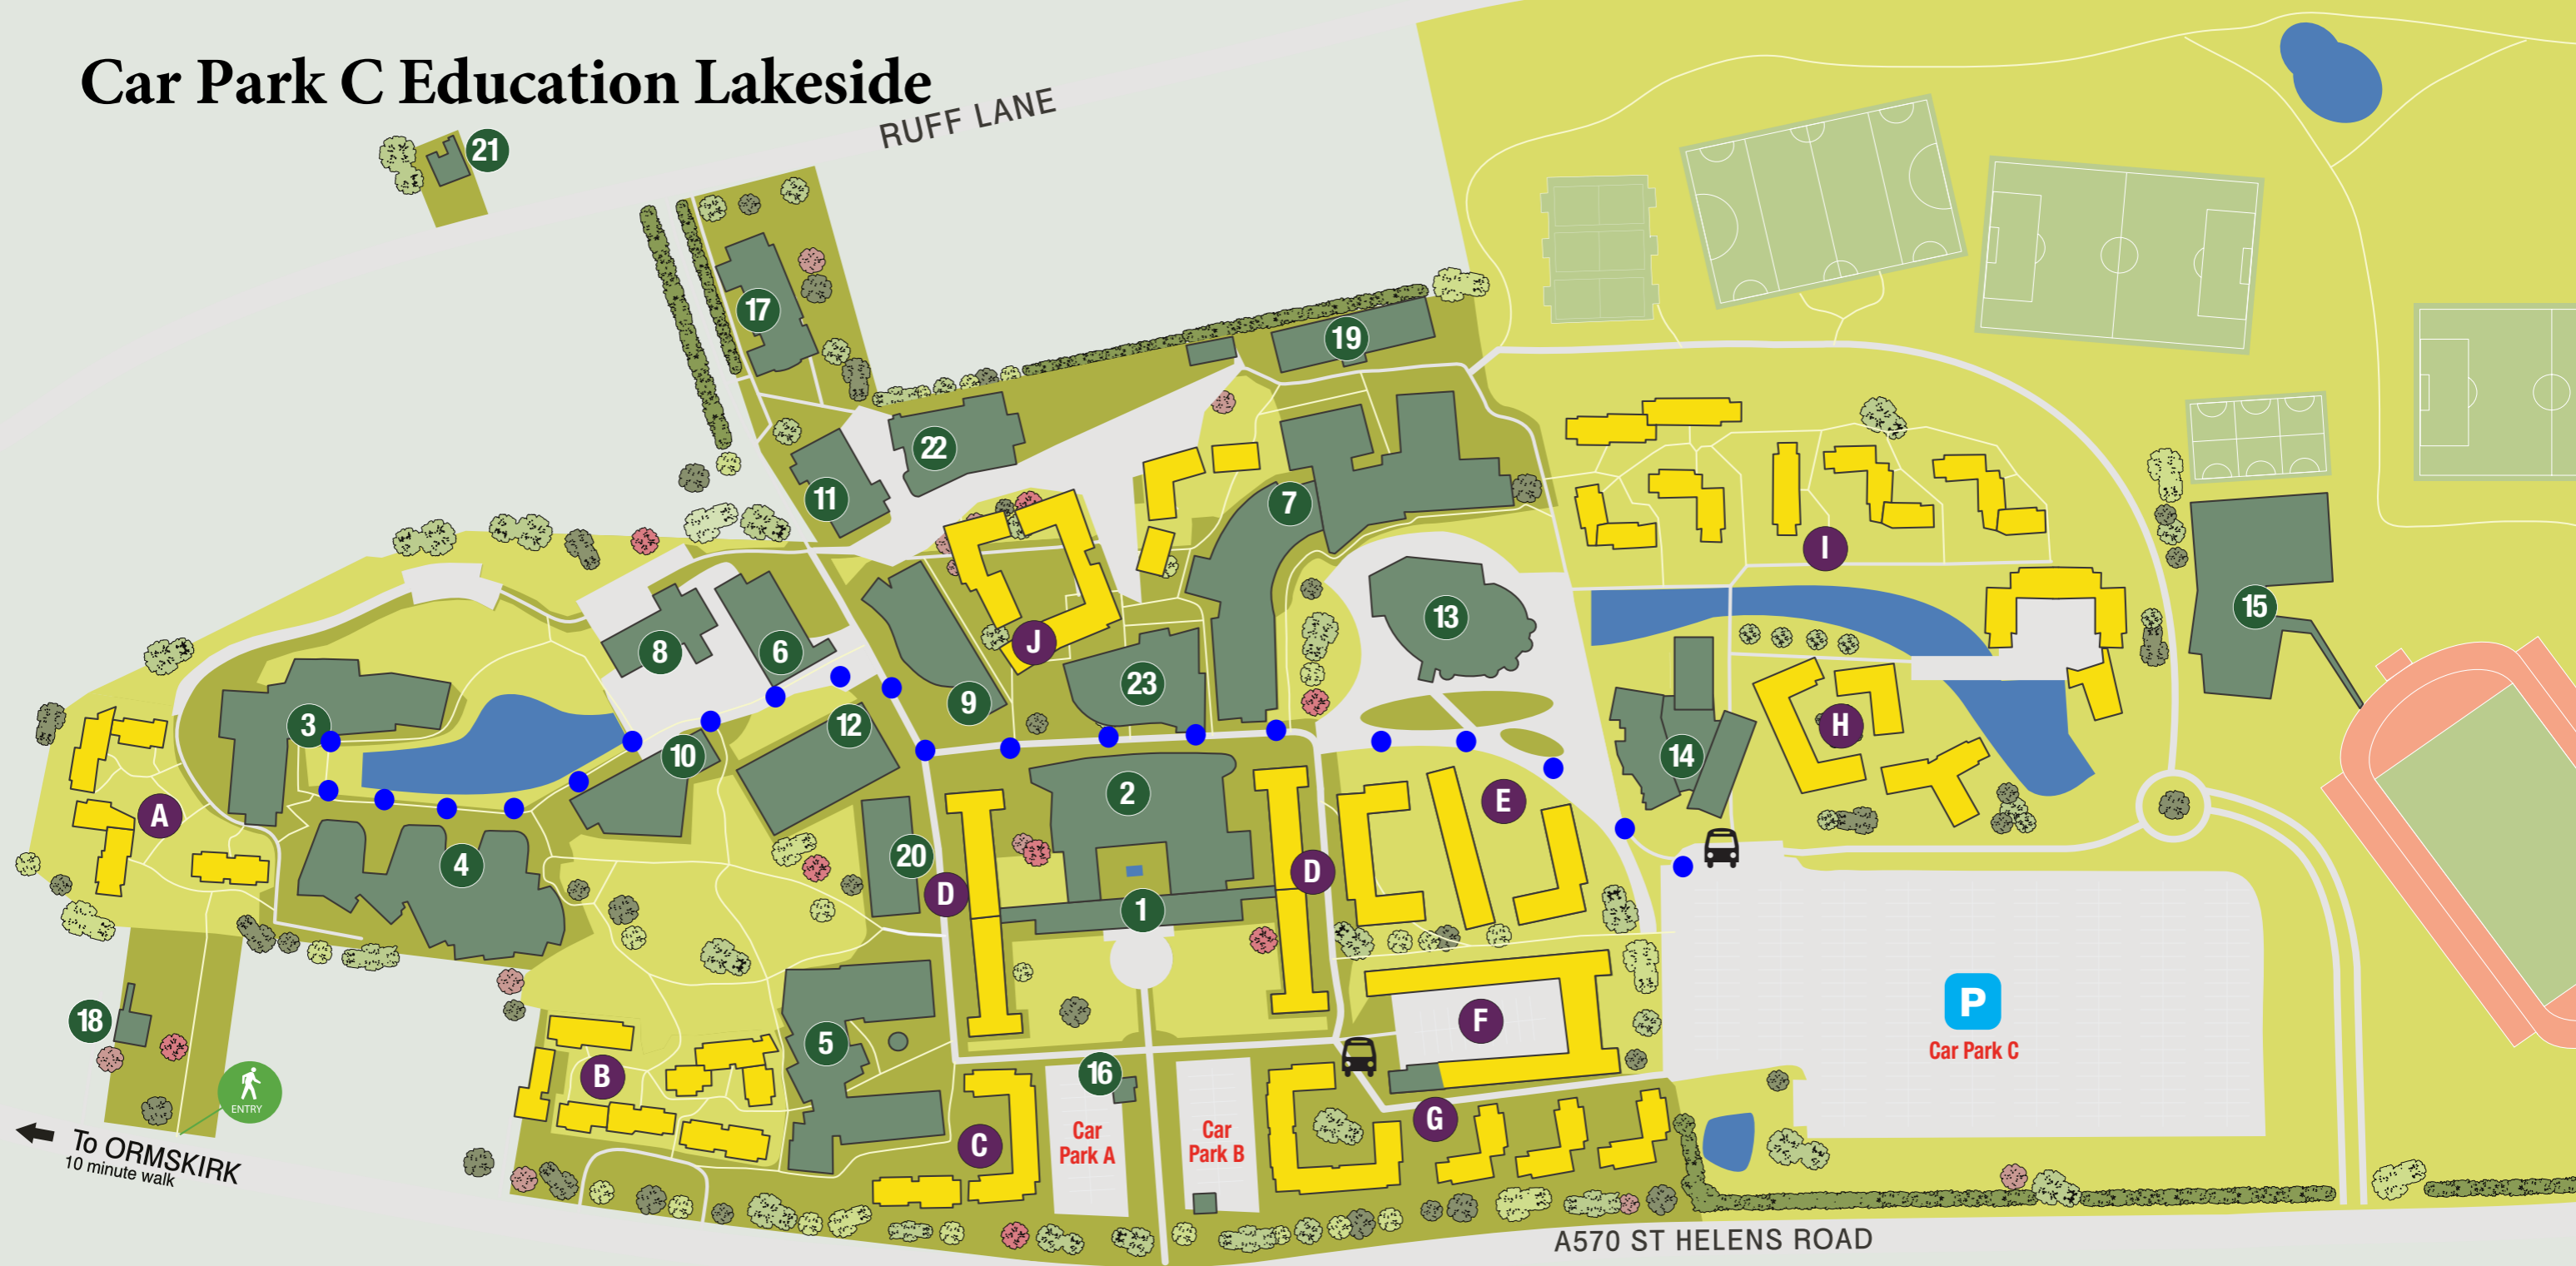

Car Park C Education Lakeside

CAMPUS BUILDINGS

- | | | |
|--|--|--|
| 1 Main Reception | 6 Geosciences | 11 Biosciences |
| 2 The Hub | 7 Sport and Physical Activity (Wilson Centre) | 12 Law and Psychology |
| 3 Faculty of Education (FOE Lakeside) | 8 Faculty of Education (FOE Piazza) | 13 Catalyst, University Library |
| 4 Faculty of Health, Social Care & Medicine (FHSCM) | 9 Business School | 14 Creative Edge |
| 5 The Arts Centre | 10 Clinical Skills & Simulation Centre | 15 The Sports Centre |
| | | 16 Campus Support (Security) |

HALLS OF RESIDENCE

- | | |
|--------------------------|----------------------------|
| A Graduates Court | F Forest Court |
| B Founders West | G Palatine Court |
| C Founders East | H Chancellors South |
| D Main Halls | I Chancellors Court |
| E Woodland Court | J Central Halls |